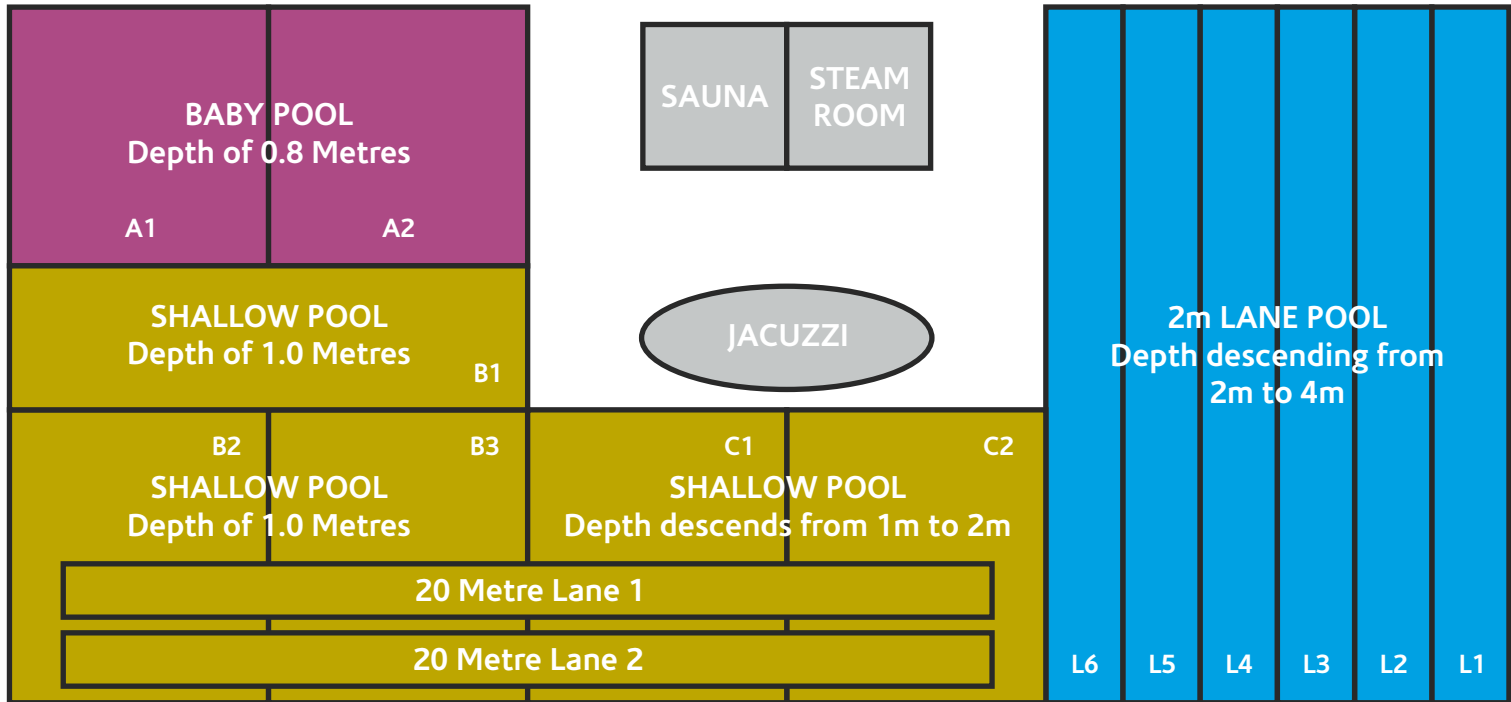

Pool Plan

swimming

Working in partnership with your Local Authority.

25m Lane Pool From January 2011

| | 6am | 7am | 8am | 9am | 10am | 11am | 12pm | 1pm | 2pm | 3pm | 4pm | 5pm | 6pm | 7pm | 8pm | 9pm | 10pm | |
|------|-----|--|--|--|-----------------|--|-------------------------------|--------------------|-----|--|-----|------------------|------------------|------------------|-----------------------|-----------------|------|--|
| MON | | Public Swimming Available (between 4 and 6 lanes) | | | | | | 3 Lanes Schools | | Public Swimming Available (between 4 and 6 lanes) | | | 4 Lanes BSC | 4 Lanes Clubs | | | | |
| TUES | | 3 Lanes BSC | Public Swimming Available (between 4 and 6 lanes) | | | | | | | | | | 4 Lanes Clubs | BSC 2 Lanes | 5 Lanes Clubs | | | |
| WED | | Public Swimming Available (between 4 and 6 lanes) | | | | | 2 Lanes Deep Water Workout | 3 Lanes Schools | | | | | 4 Lanes Clubs | 6 Lanes BSC | 4 Lanes Clubs | | | |
| THUR | | 3 Lanes BSC | Public Swimming Available (between 4 and 6 lanes) | | | | | | | | | | | 6 Lanes BSC | 6 Lanes Water Polo | | | |
| FRI | | Public Swimming Available (between 4 and 6 lanes) | | | | | | | | | | 3 Lanes Clubs | | | 6 Lanes BSC | 4 Lanes Club | | |
| SAT | | | 3 Lanes BSC | 4 Lanes Club | 3 Lanes Club | Public Swimming Available (between 4 and 6 lanes) | | | | | | | | | | | | |
| SUN | | | 3 Lanes Clubs | Public Swimming Available (between 4 and 6 lanes) | | | | | | | | | 6 Lanes BSC | | | | | |